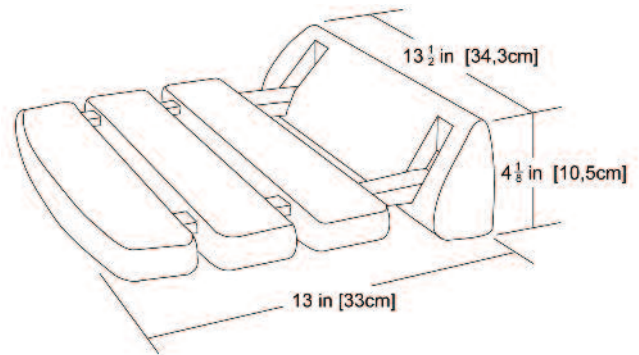

Not intended for use as installation instructions.
Refer to specific installation instructions for further detail.

AMEREC STEAM
P.O. Box 2258 | 17683 128th Place NE, #C | Woodinville, WA 98072, USA
Toll-Free 1-800-331-0349
amerec@amerec.com | www.amerec.com

Amerrec reserves the right to change specifications and design without notice.
© 2011 Amerrec Steam